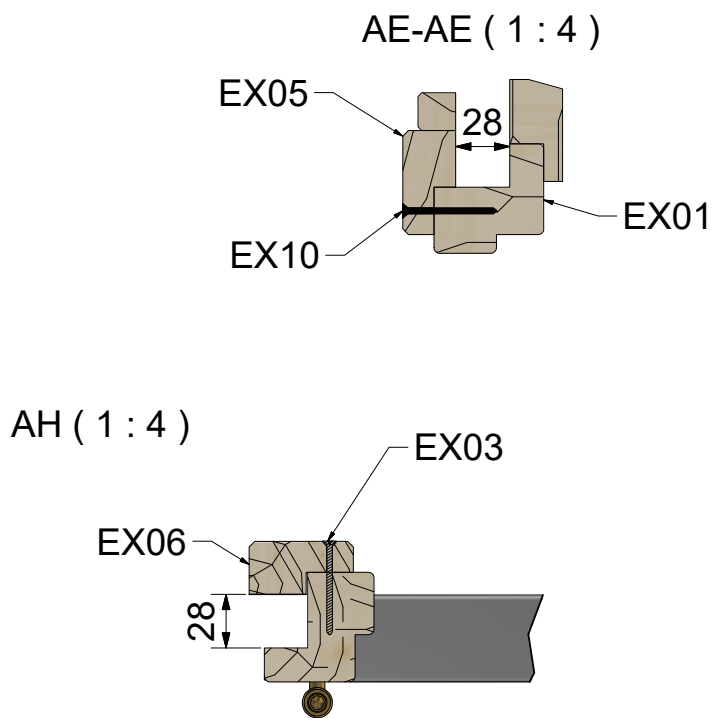

# Double Door Frame 28mm

# Double Door Frame 28mm

Specification Double Door Frame 28mm

Nr	Description	Profile	Amount
EX01			1
EX02			1+1
EX03			1
EX04			1
EX05			1
EX06			2
EX07			1
EX08	Screws 5,0 x 70		4
EX09	Screws 4,0 x 50		2
EX10	Screws 4,0 x 40		12
EX11	Screws 3,0 x 30		2