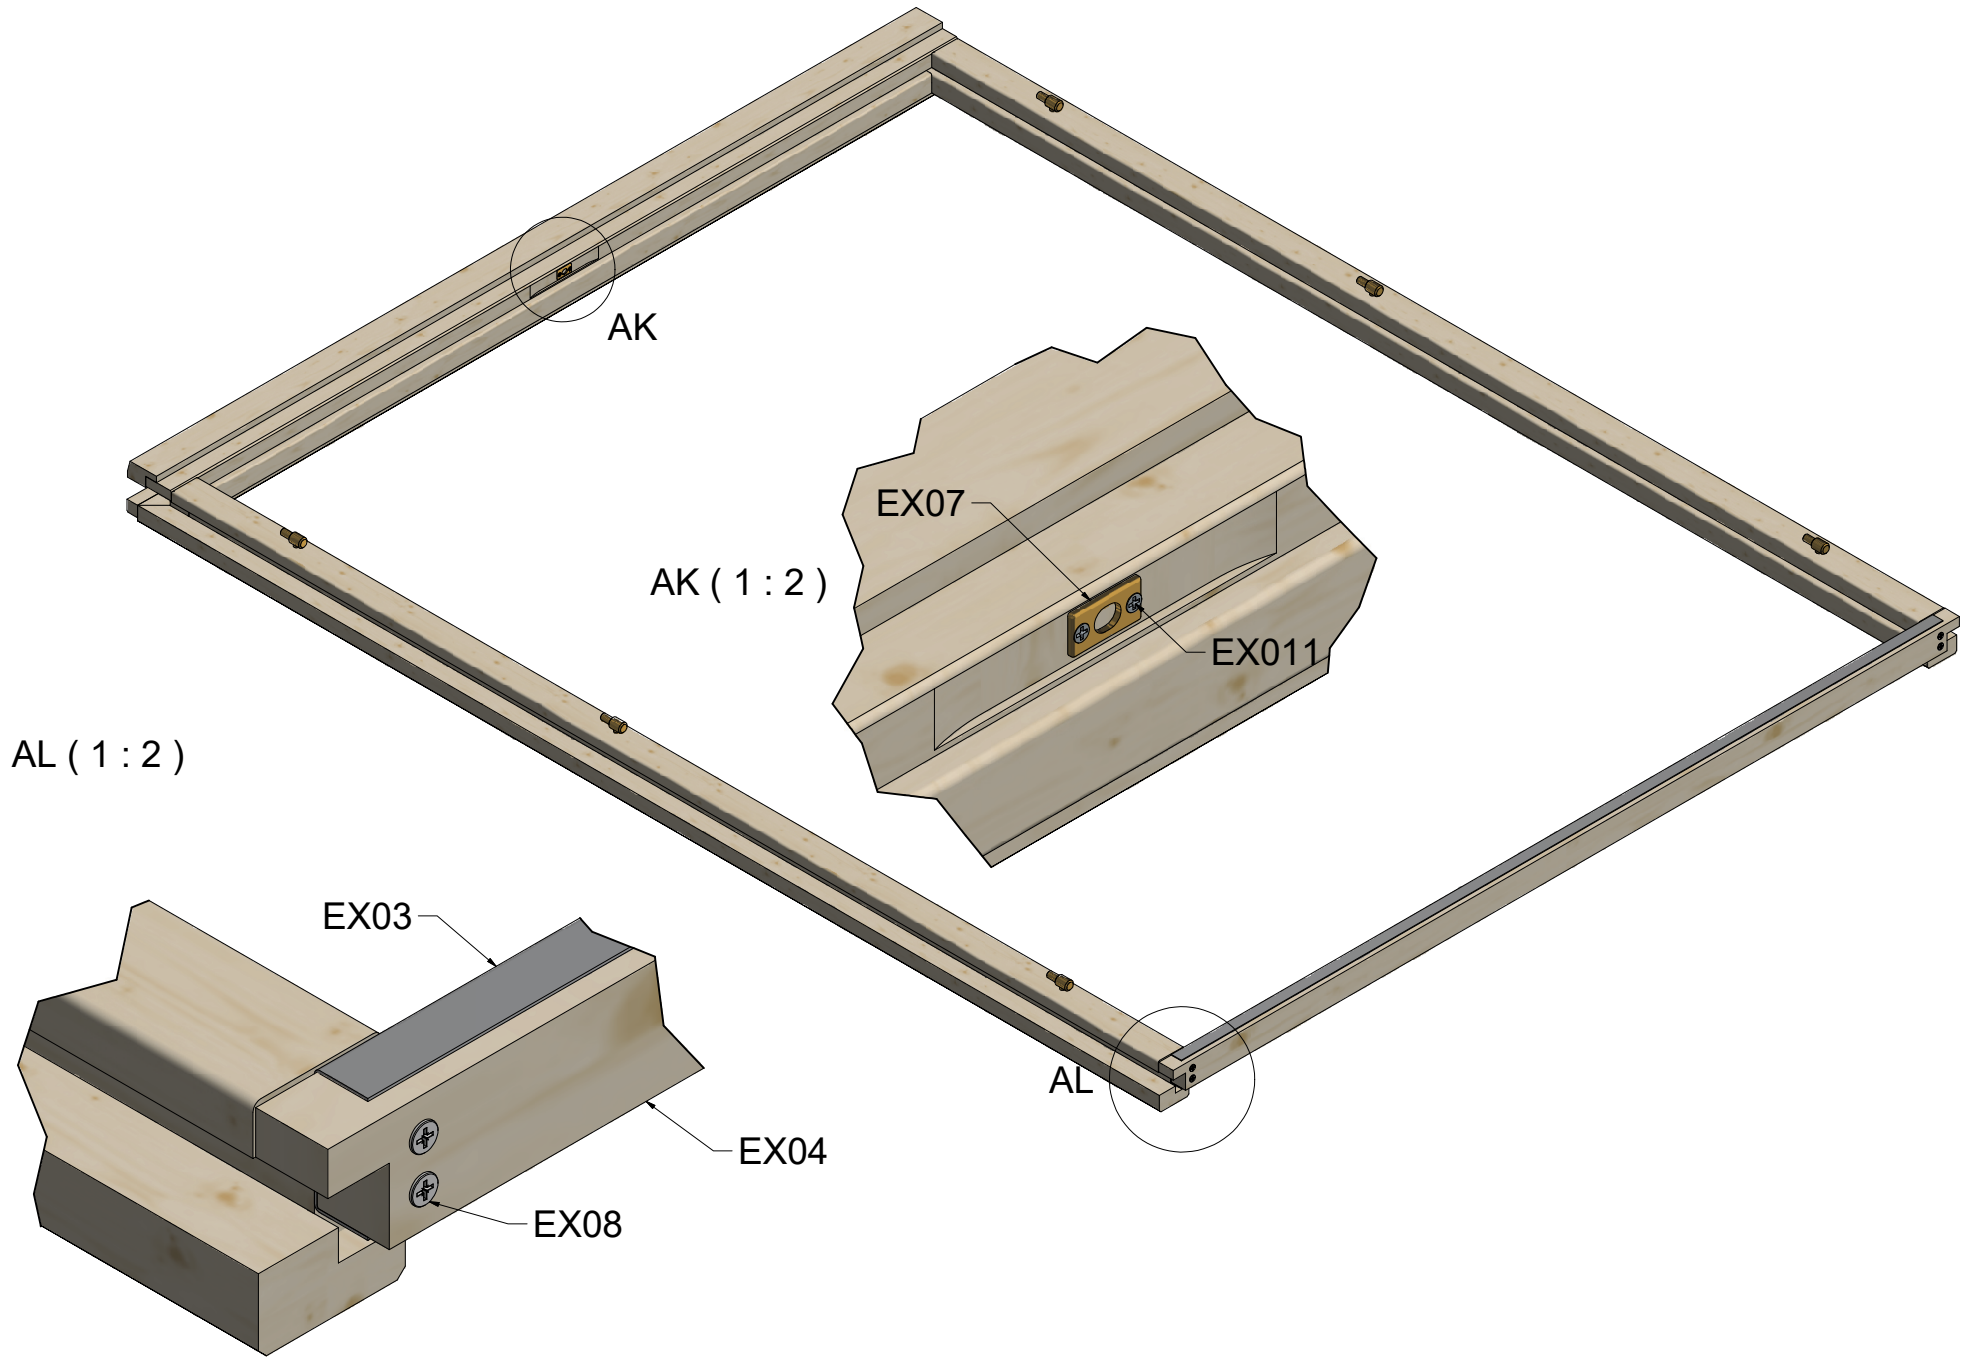

# Double Door Frame 28mm

# Double Door Frame 28mm

Specification Double Door Frame 28mm

Nr	Description	Profile	Amount
EX01			1
EX02			1+1
EX03			1
EX04			1
EX05			1
EX06			2
EX07			1
EX08	Screws 5,0 x 70		4
EX09	Screws 4,0 x 50		2
EX10	Screws 4,0 x 40		12
EX11	Screws 3,0 x 30		2