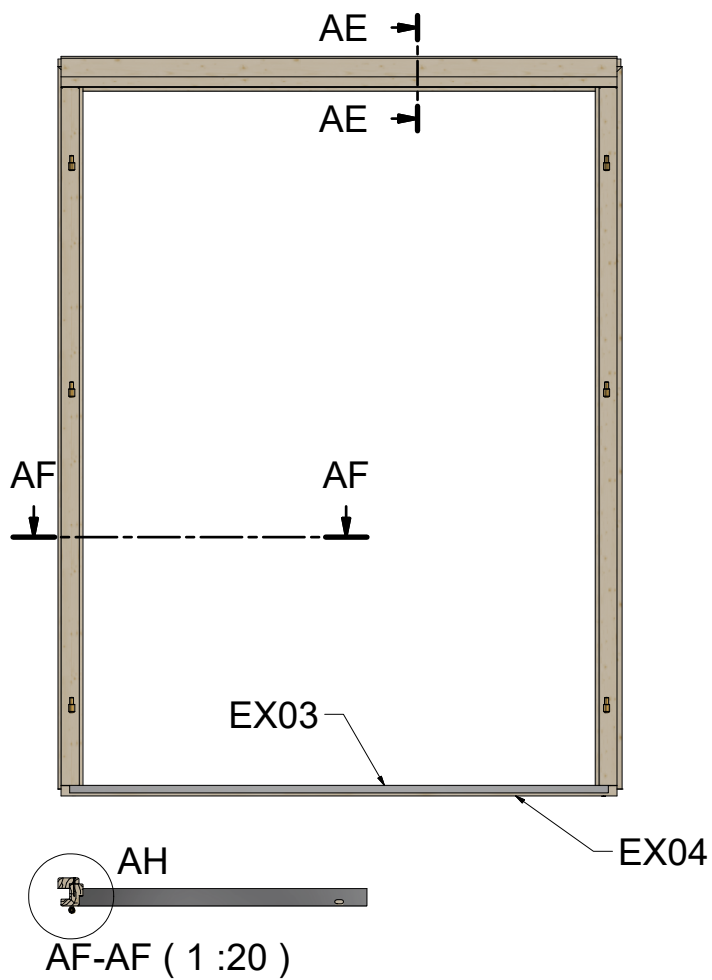

# Double Door Frame 28mm

# Double Door Frame 28mm

Specification Double Door Frame 28mm

Nr	Description	Profile	Amount
EX01			1
EX02			1+1
EX03			1
EX04			1
EX05			1
EX06			2
EX07			1
EX08	Screws 5,0 x 70		4
EX09	Screws 4,0 x 50		2
EX10	Screws 4,0 x 40		12
EX11	Screws 3,0 x 30		2