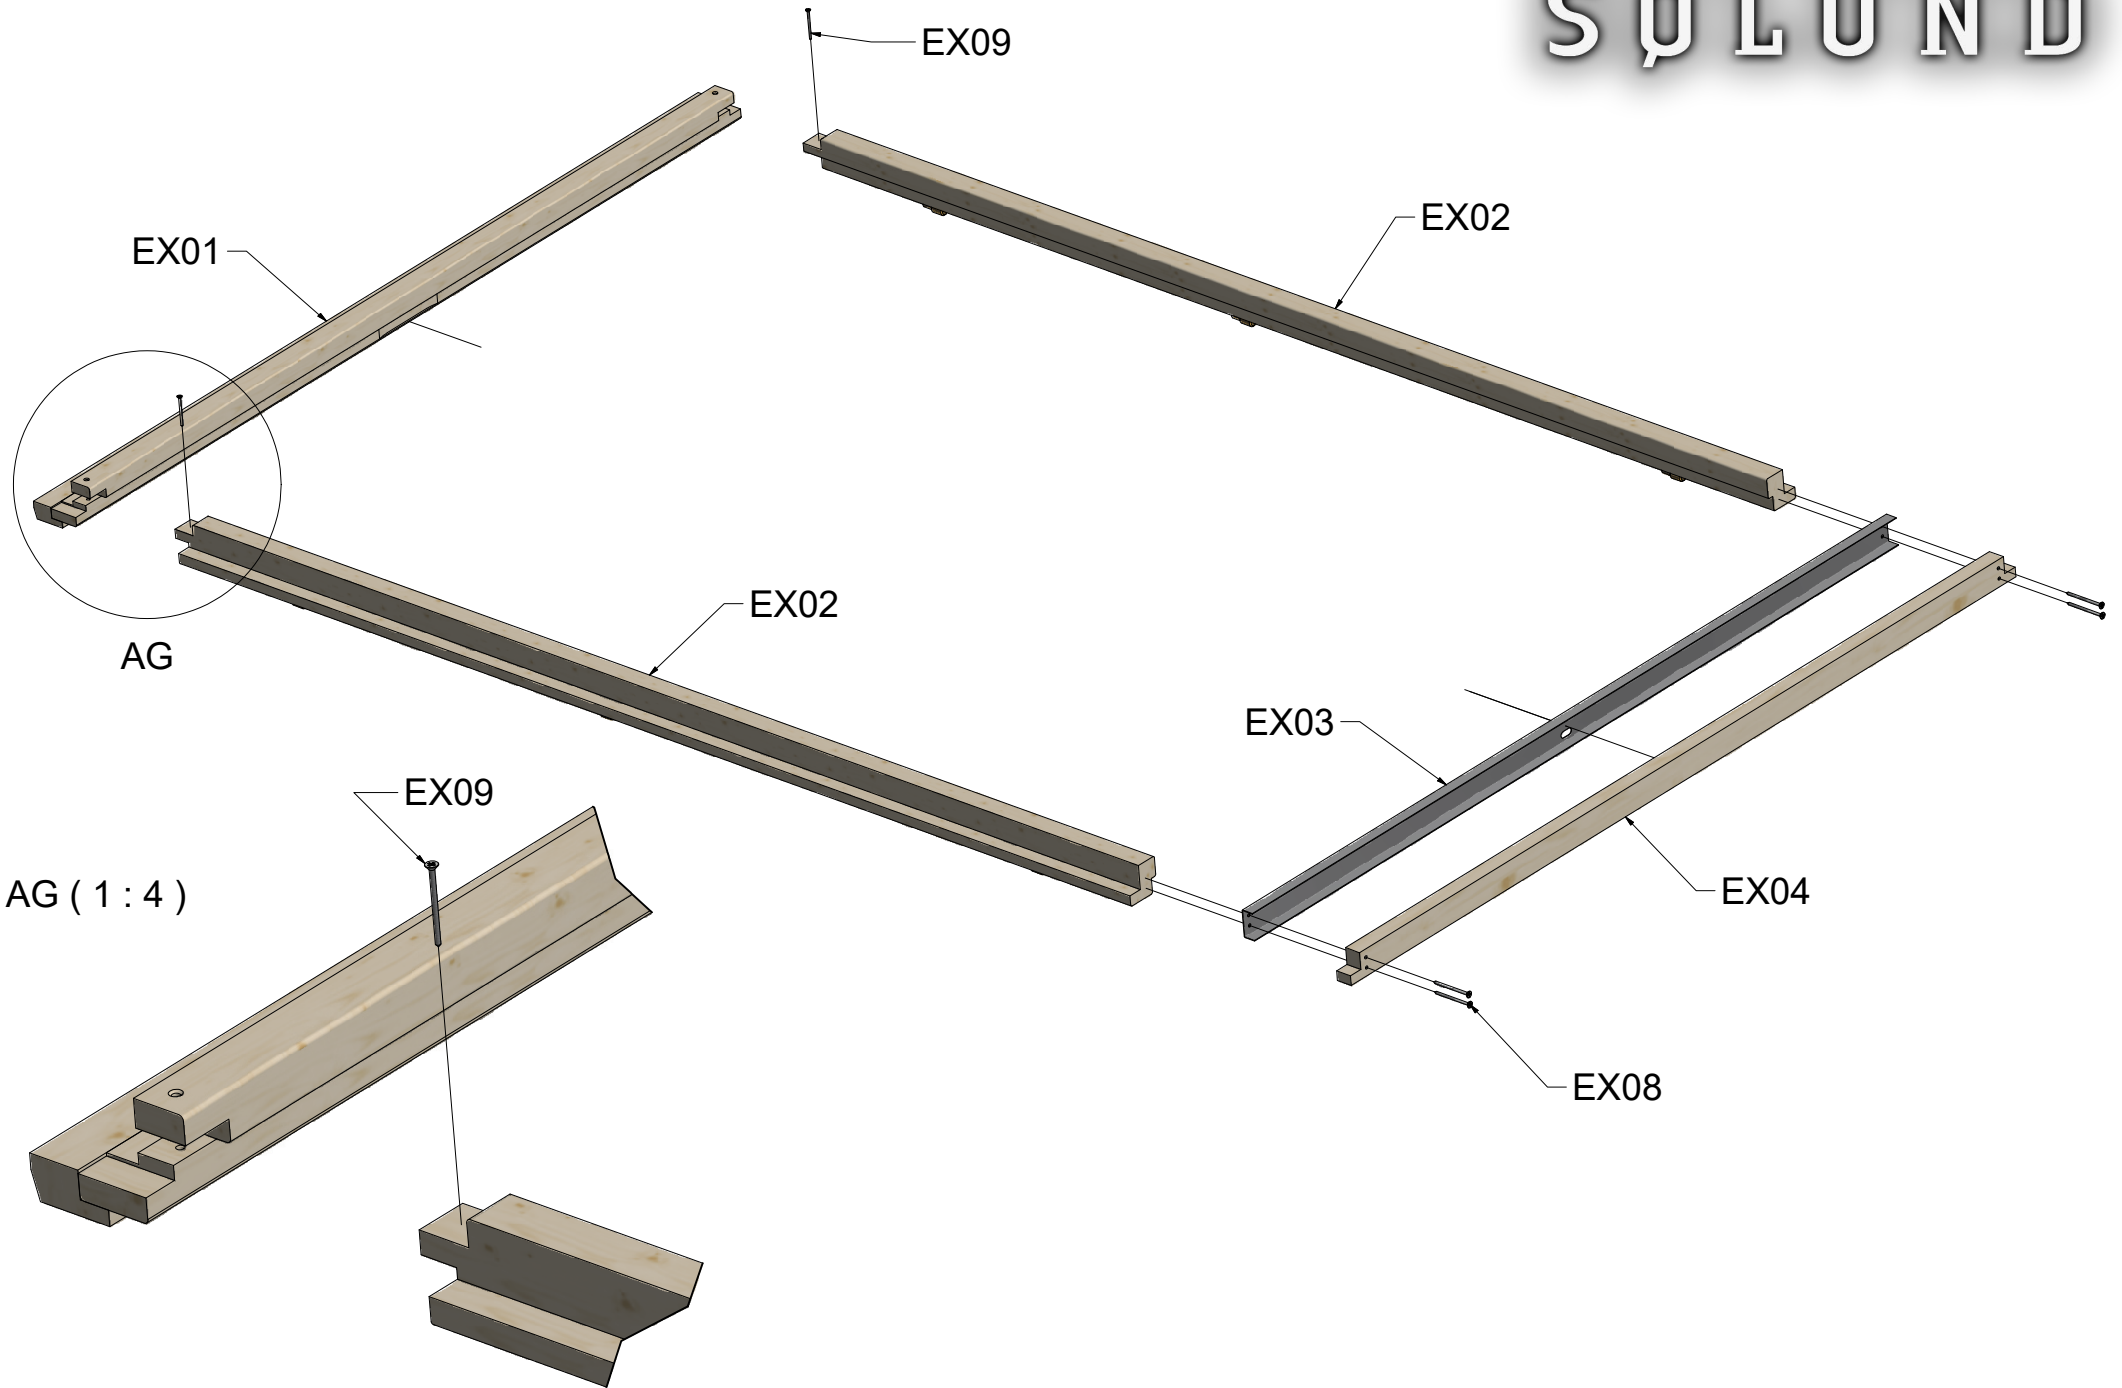

# Double Door Frame 28mm

# Double Door Frame 28mm

Specification Double Door Frame 28mm

Nr	Description	Profile	Amount
EX01			1
EX02			1+1
EX03			1
EX04			1
EX05			1
EX06			2
EX07			1
EX08	Screws 5,0 x 70		4
EX09	Screws 4,0 x 50		2
EX10	Screws 4,0 x 40		12
EX11	Screws 3,0 x 30		2