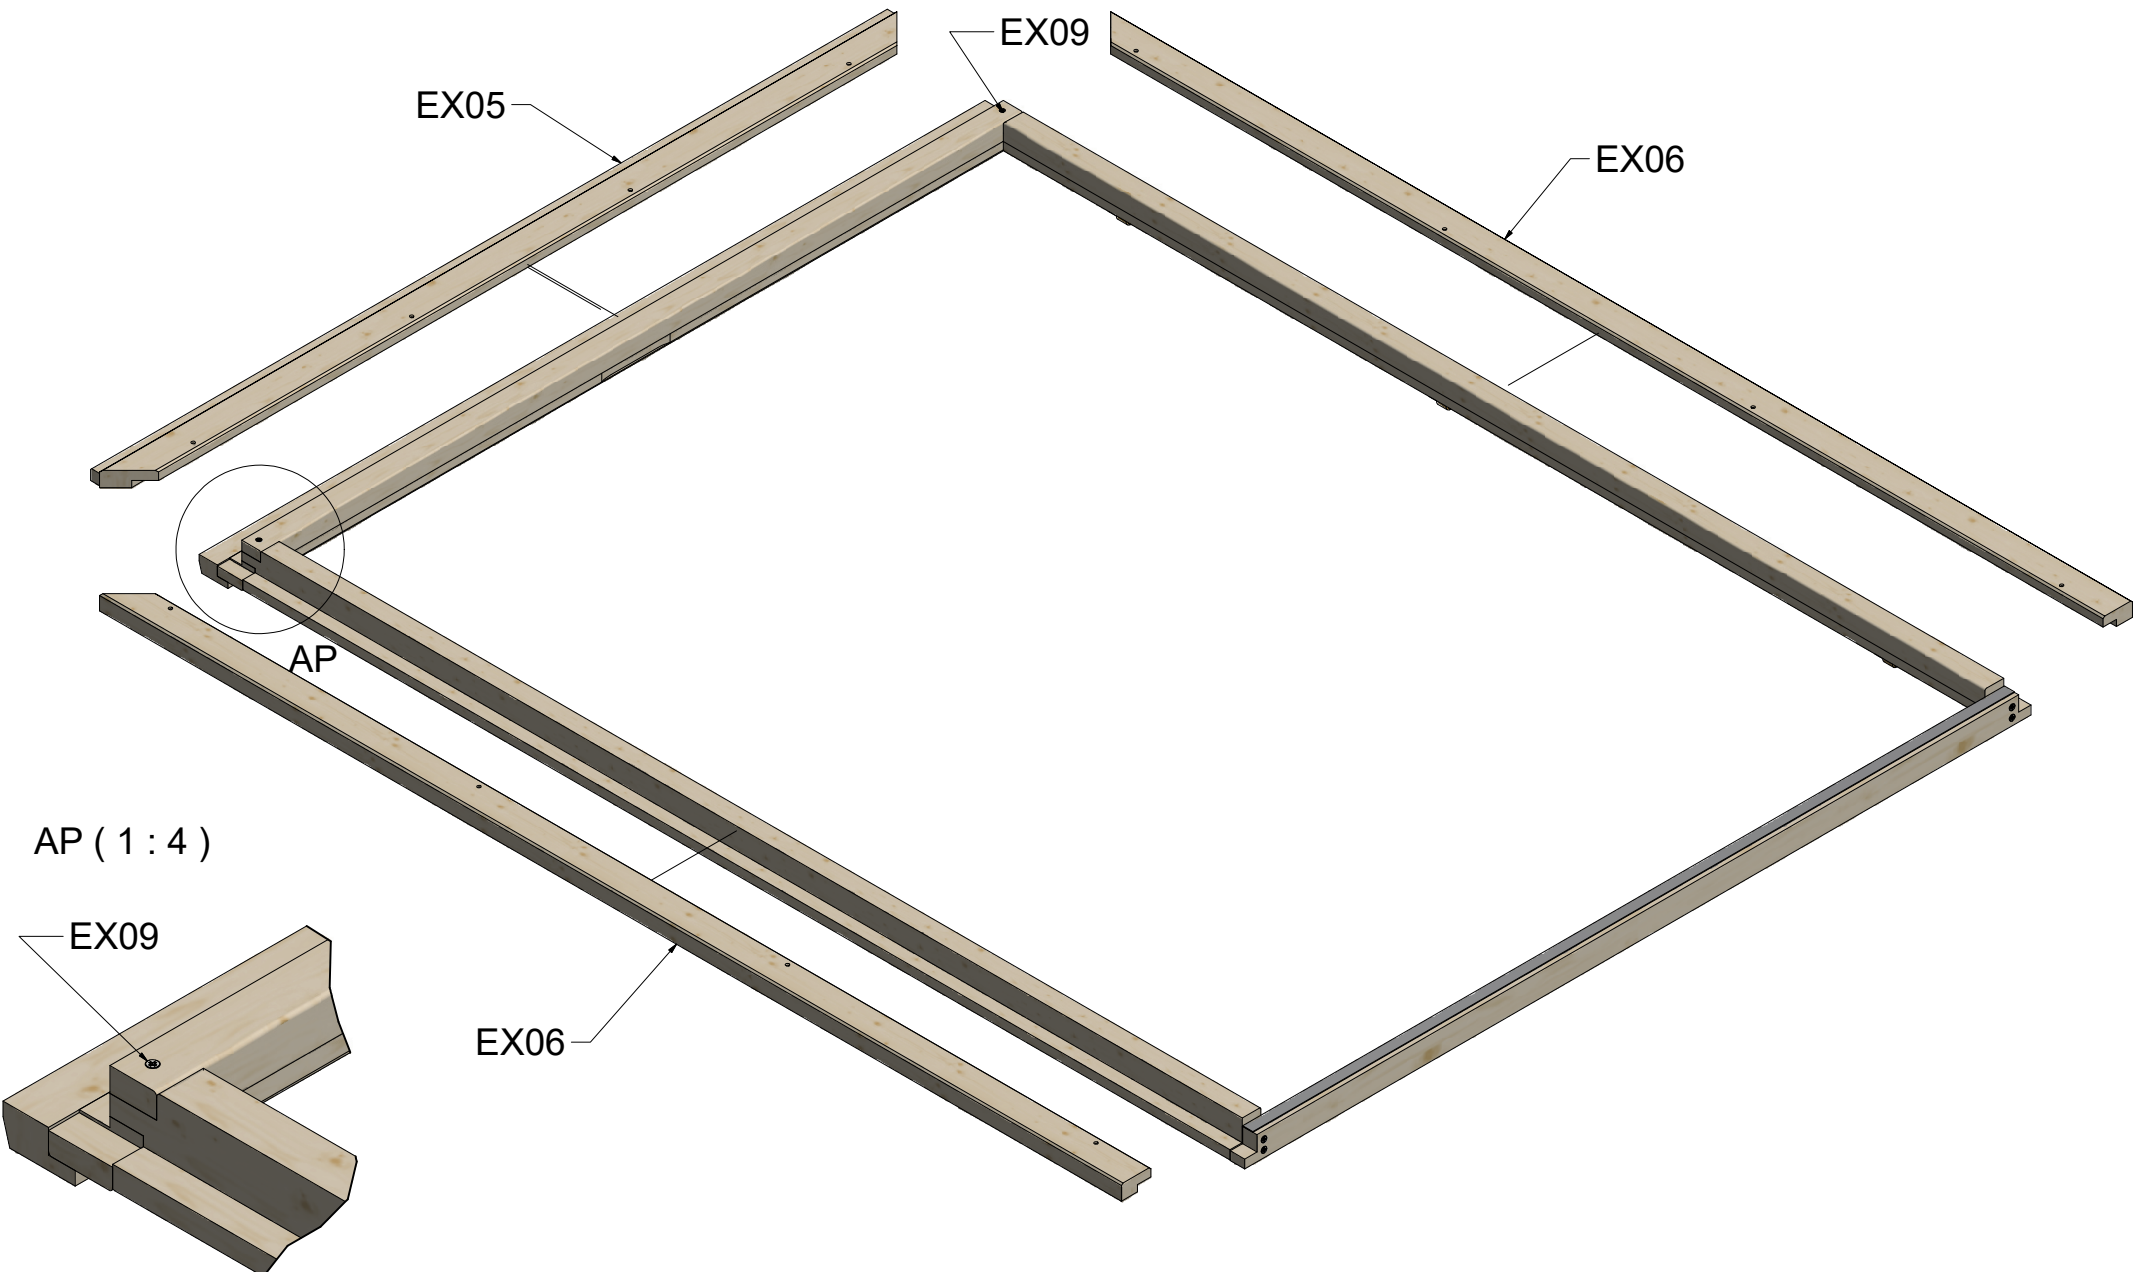

# Double Door Frame 28mm

# Double Door Frame 28mm

Specification Double Door Frame 28mm

Nr	Description	Profile	Amount
EX01			1
EX02			1+1
EX03			1
EX04			1
EX05			1
EX06			2
EX07			1
EX08	Screws 5,0 x 70		4
EX09	Screws 4,0 x 50		2
EX10	Screws 4,0 x 40		12
EX11	Screws 3,0 x 30		2