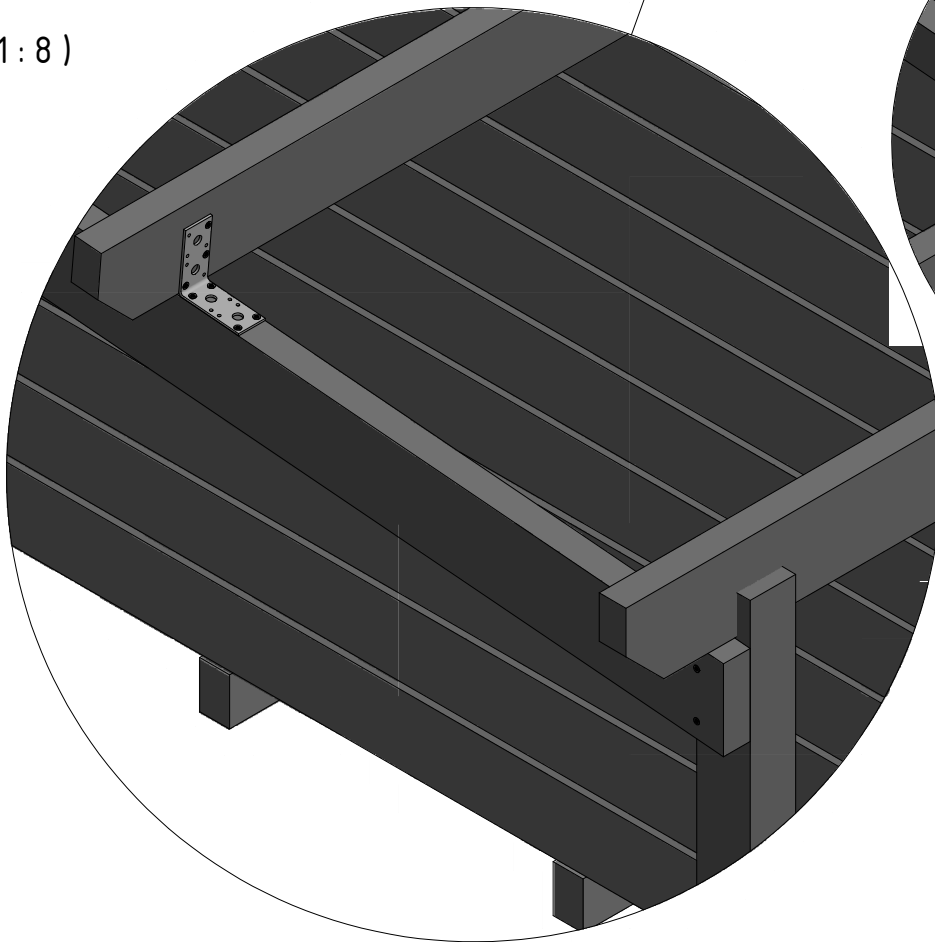

VIEW5 (1 : 40)

J (1 : 4)

K (1 : 8)

H (1 : 8)

DESIGNED BY	CHECKED BY	APPROVED BY	DATE	Format A4	DATE
Address: Lihula mnt. 22b 90510, Haapsalu, Eesti Tel: + 372 47 22 000, Fax: + 372 47 22 001 E-mail: info@tenekaubandus.ee www: www.tenekaubandus.ee Reg.nr: 10430670 VATnr: EE100512922 TENE Kaubandus				Gloria SD 150 cm	
Instalation SD 150			ISSUE	SHEET	
				3 / 7