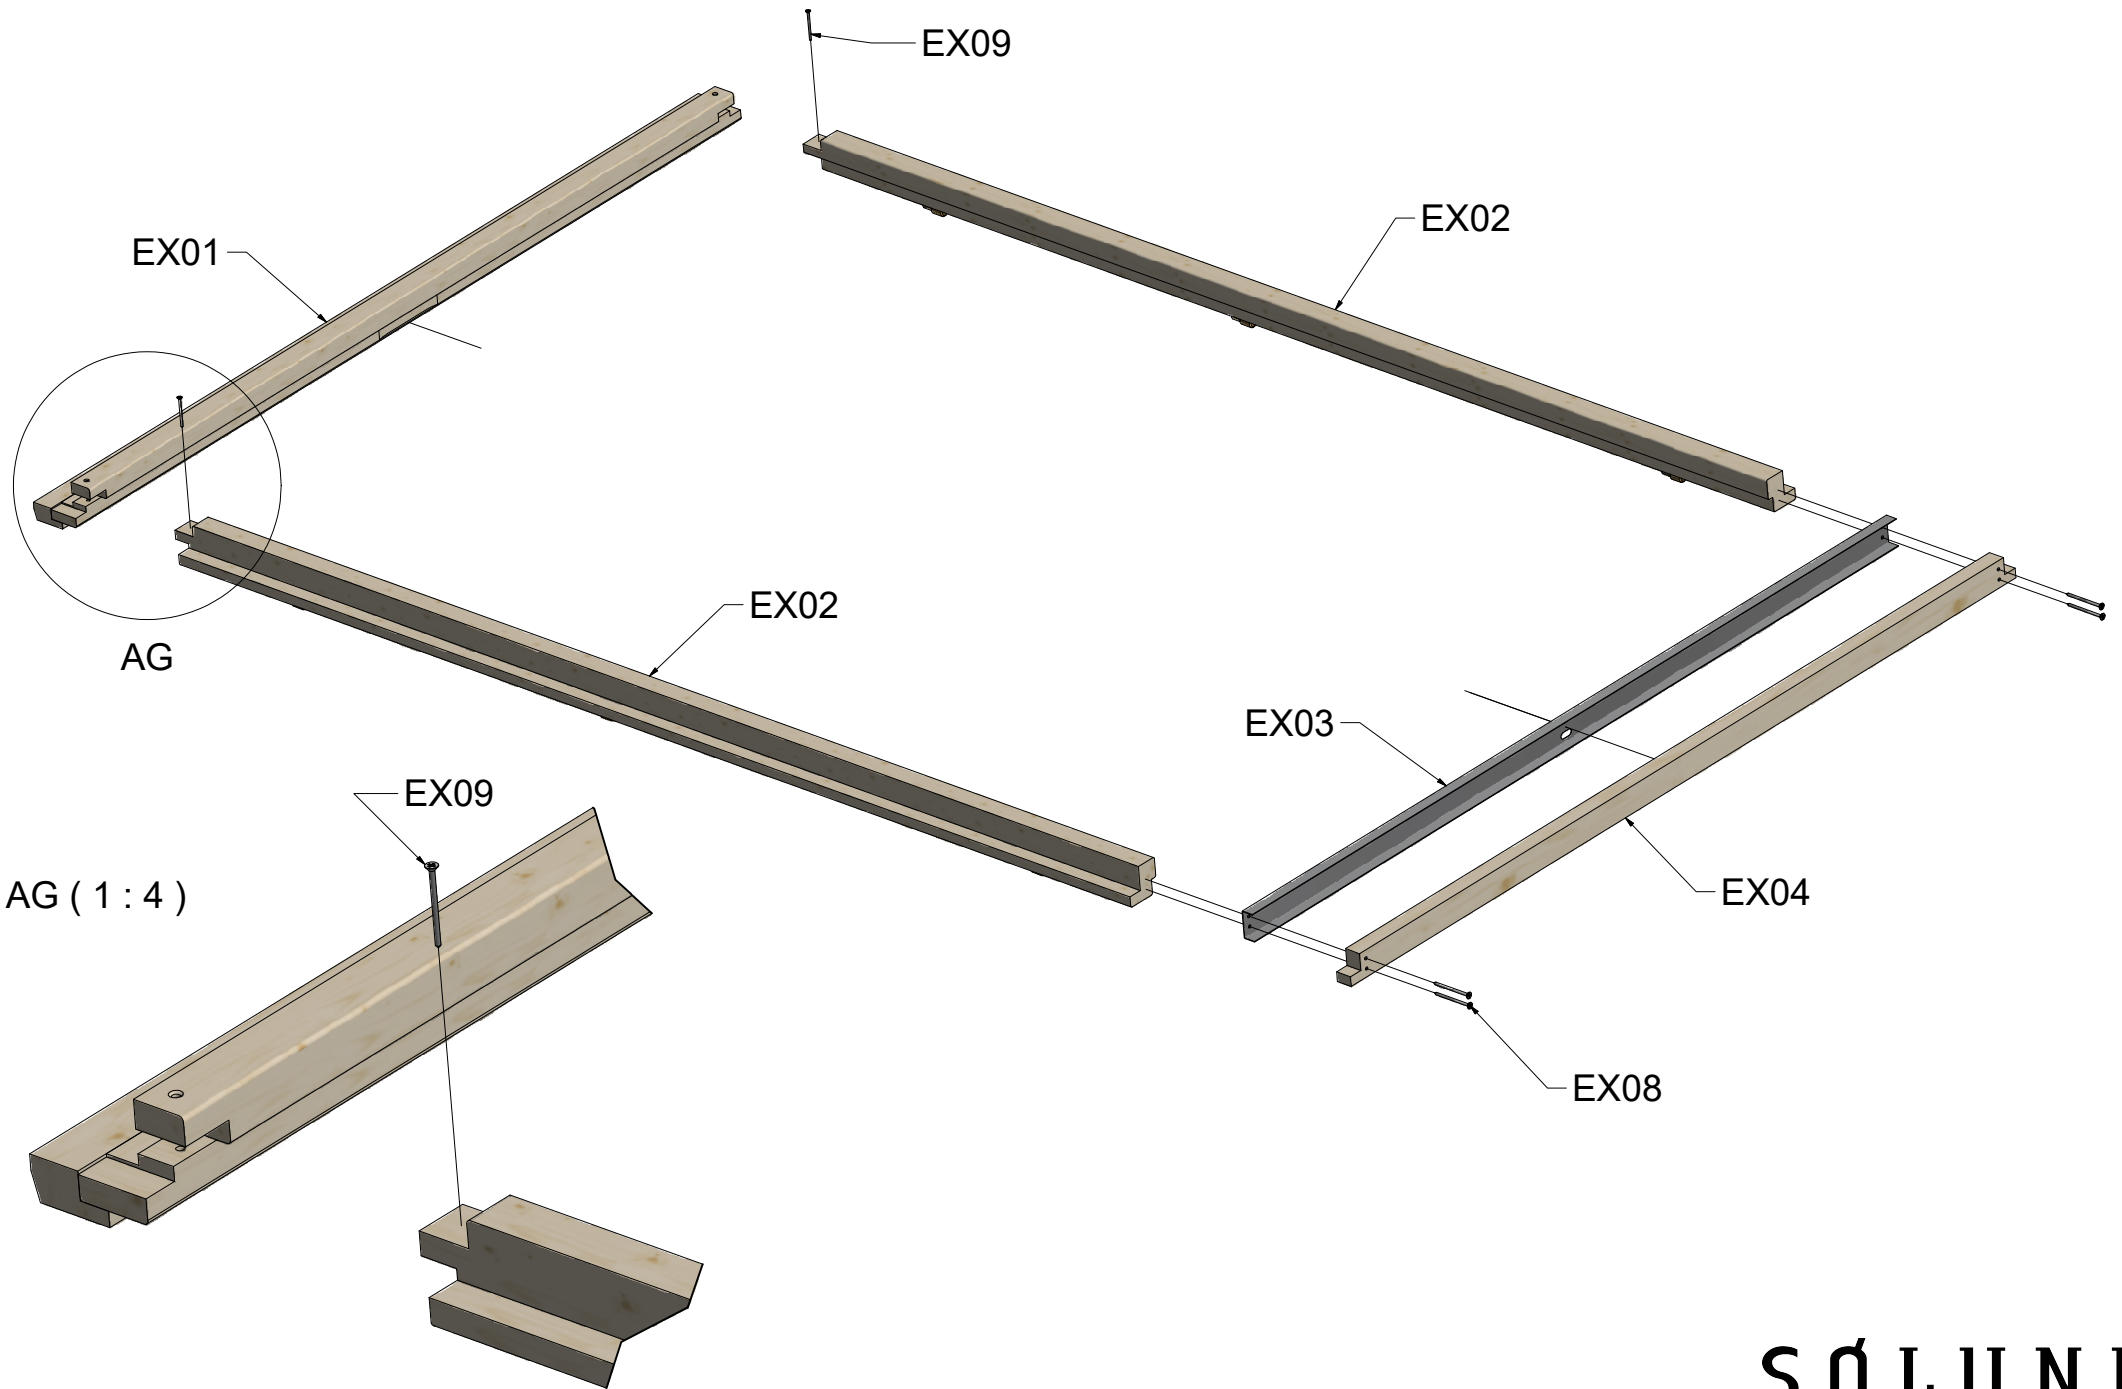

Double Door Frame 28mm

Double Door Frame 28mm

Double Door Frame 28mm

Specification Double Door Frame 28mm			
Nr	Description	Profile	Amount
EX01			1
EX02			1+1
EX03			1
EX04			1
EX05			1
EX06			2
EX07			1
EX08	Screws 5,0 x 70		4
EX09	Screws 4,0 x 50		2
EX10	Screws 4,0 x 40		12
EX11	Screws 3,0 x 30		2