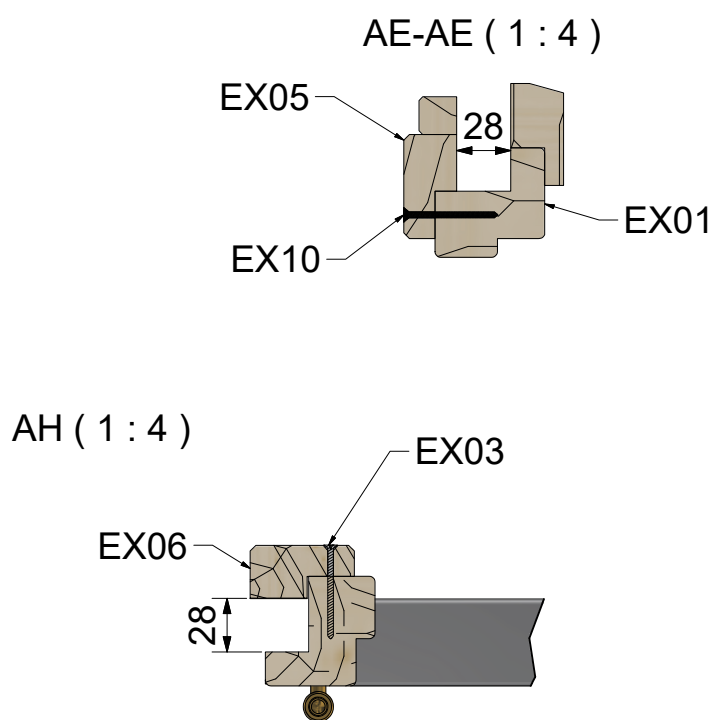

Double Door Frame 28mm

Double Door Frame 28mm

Double Door Frame 28mm

Specification Double Door Frame 28mm			
Nr	Description	Profile	Amount
EX01			1
EX02			1+1
EX03			1
EX04			1
EX05			1
EX06			2
EX07			1
EX08	Screws 5,0 x 70		4
EX09	Screws 4,0 x 50		2
EX10	Screws 4,0 x 40		12
EX11	Screws 3,0 x 30		2