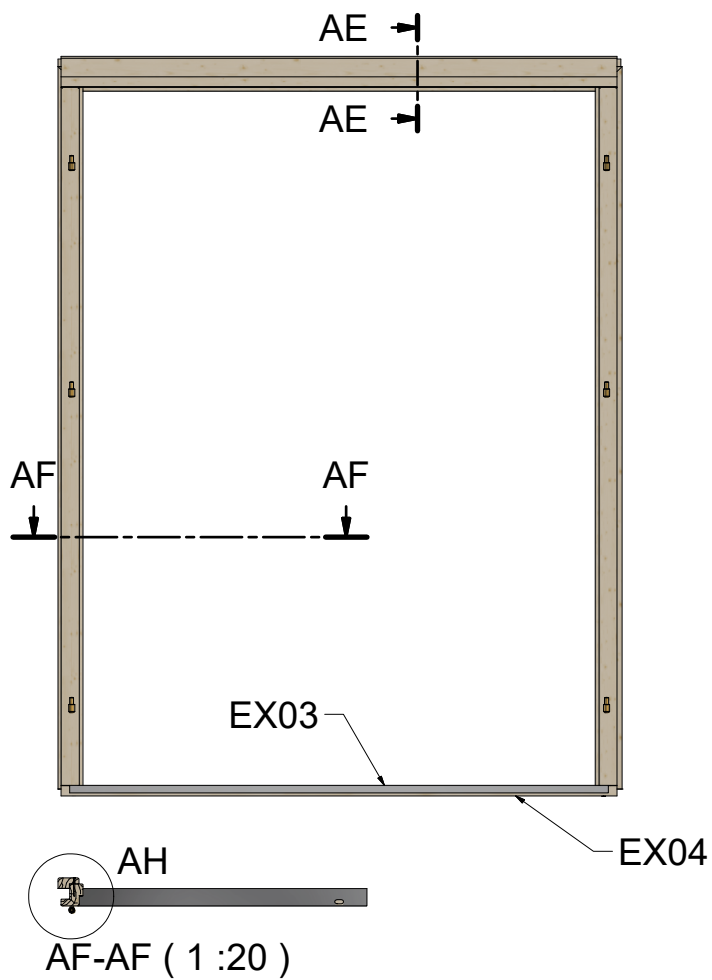

Double Door Frame 28mm

Double Door Frame 28mm

Double Door Frame 28mm

Specification Double Door Frame 28mm			
Nr	Description	Profile	Amount
EX01			1
EX02			1+1
EX03			1
EX04			1
EX05			1
EX06			2
EX07			1
EX08	Screws 5,0 x 70		4
EX09	Screws 4,0 x 50		2
EX10	Screws 4,0 x 40		12
EX11	Screws 3,0 x 30		2