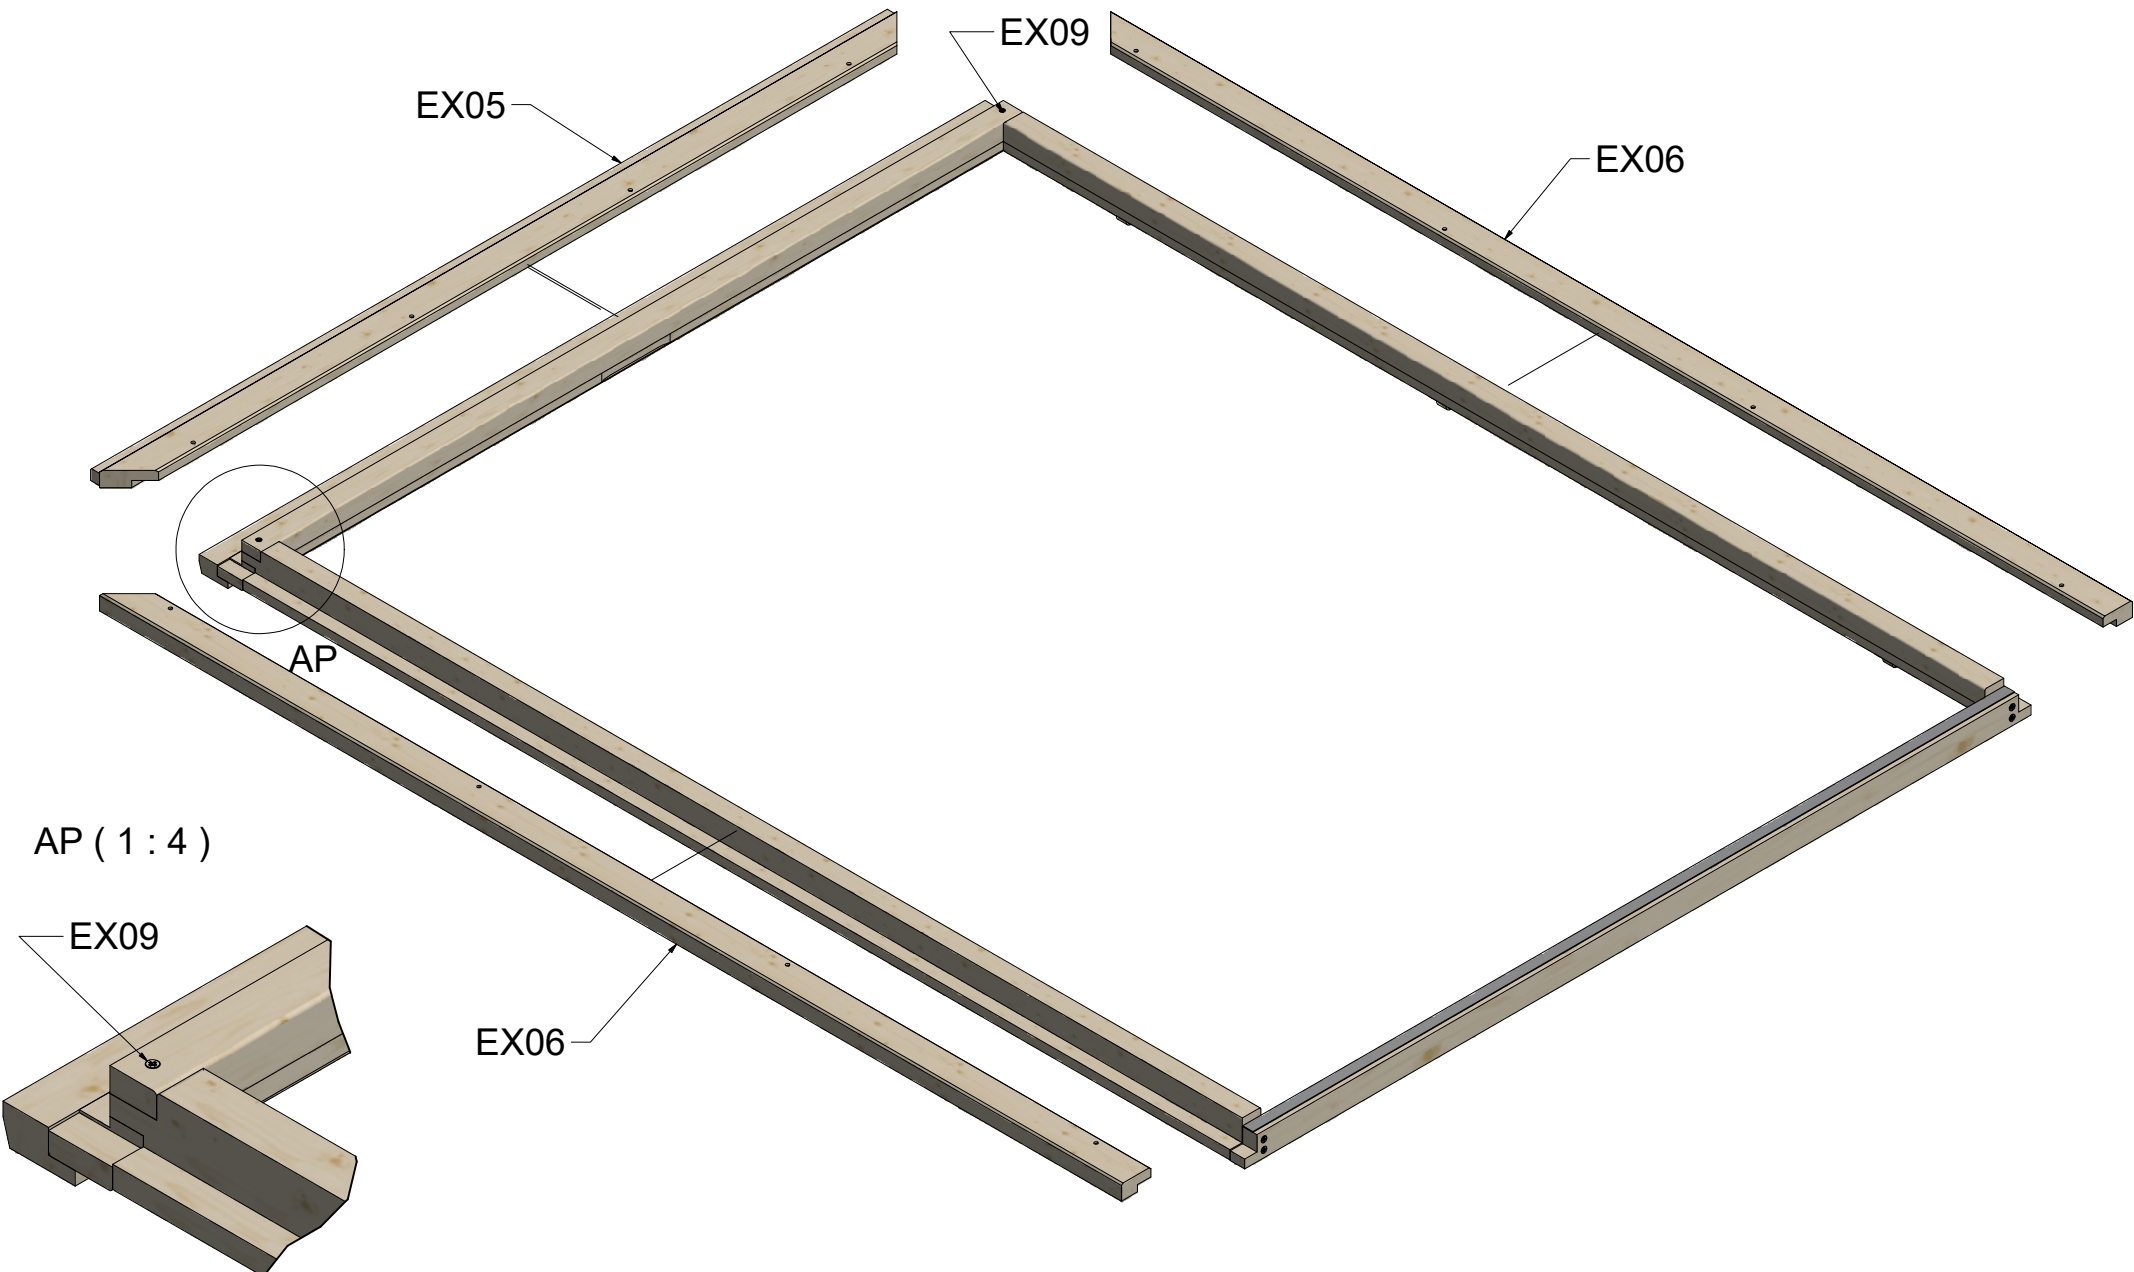

Double Door Frame 28mm

Double Door Frame 28mm

Double Door Frame 28mm

Specification Double Door Frame 28mm			
Nr	Description	Profile	Amount
EX01			1
EX02			1+1
EX03			1
EX04			1
EX05			1
EX06			2
EX07			1
EX08	Screws 5,0 x 70		4
EX09	Screws 4,0 x 50		2
EX10	Screws 4,0 x 40		12
EX11	Screws 3,0 x 30		2