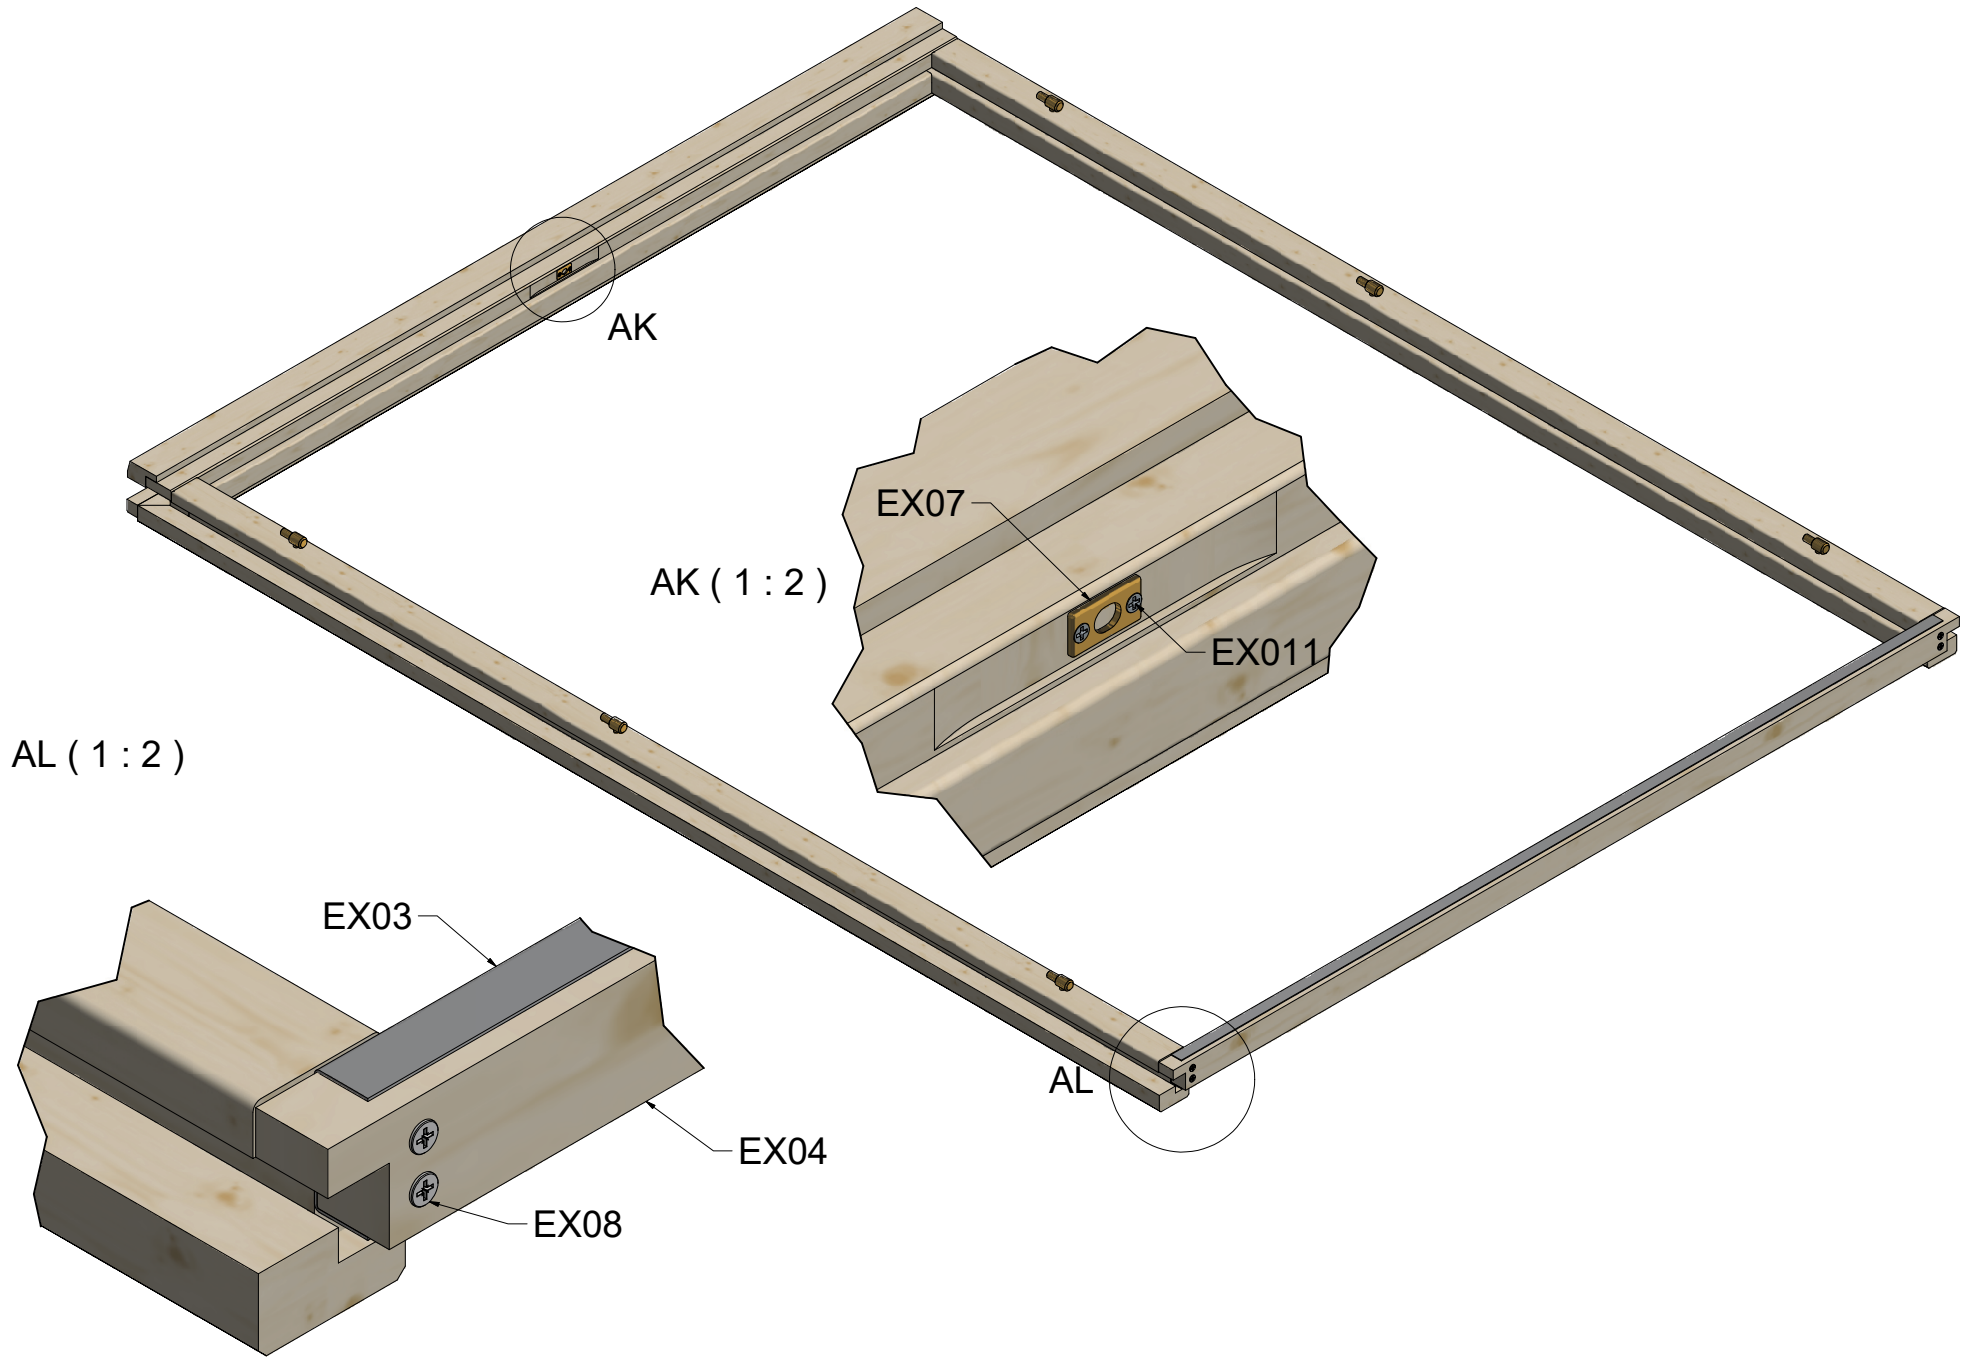

Double Door Frame 28mm

Double Door Frame 28mm

Double Door Frame 28mm

Specification Double Door Frame 28mm			
Nr	Description	Profile	Amount
EX01			1
EX02			1+1
EX03			1
EX04			1
EX05			1
EX06			2
EX07			1
EX08	Screws 5,0 x 70		4
EX09	Screws 4,0 x 50		2
EX10	Screws 4,0 x 40		12
EX11	Screws 3,0 x 30		2