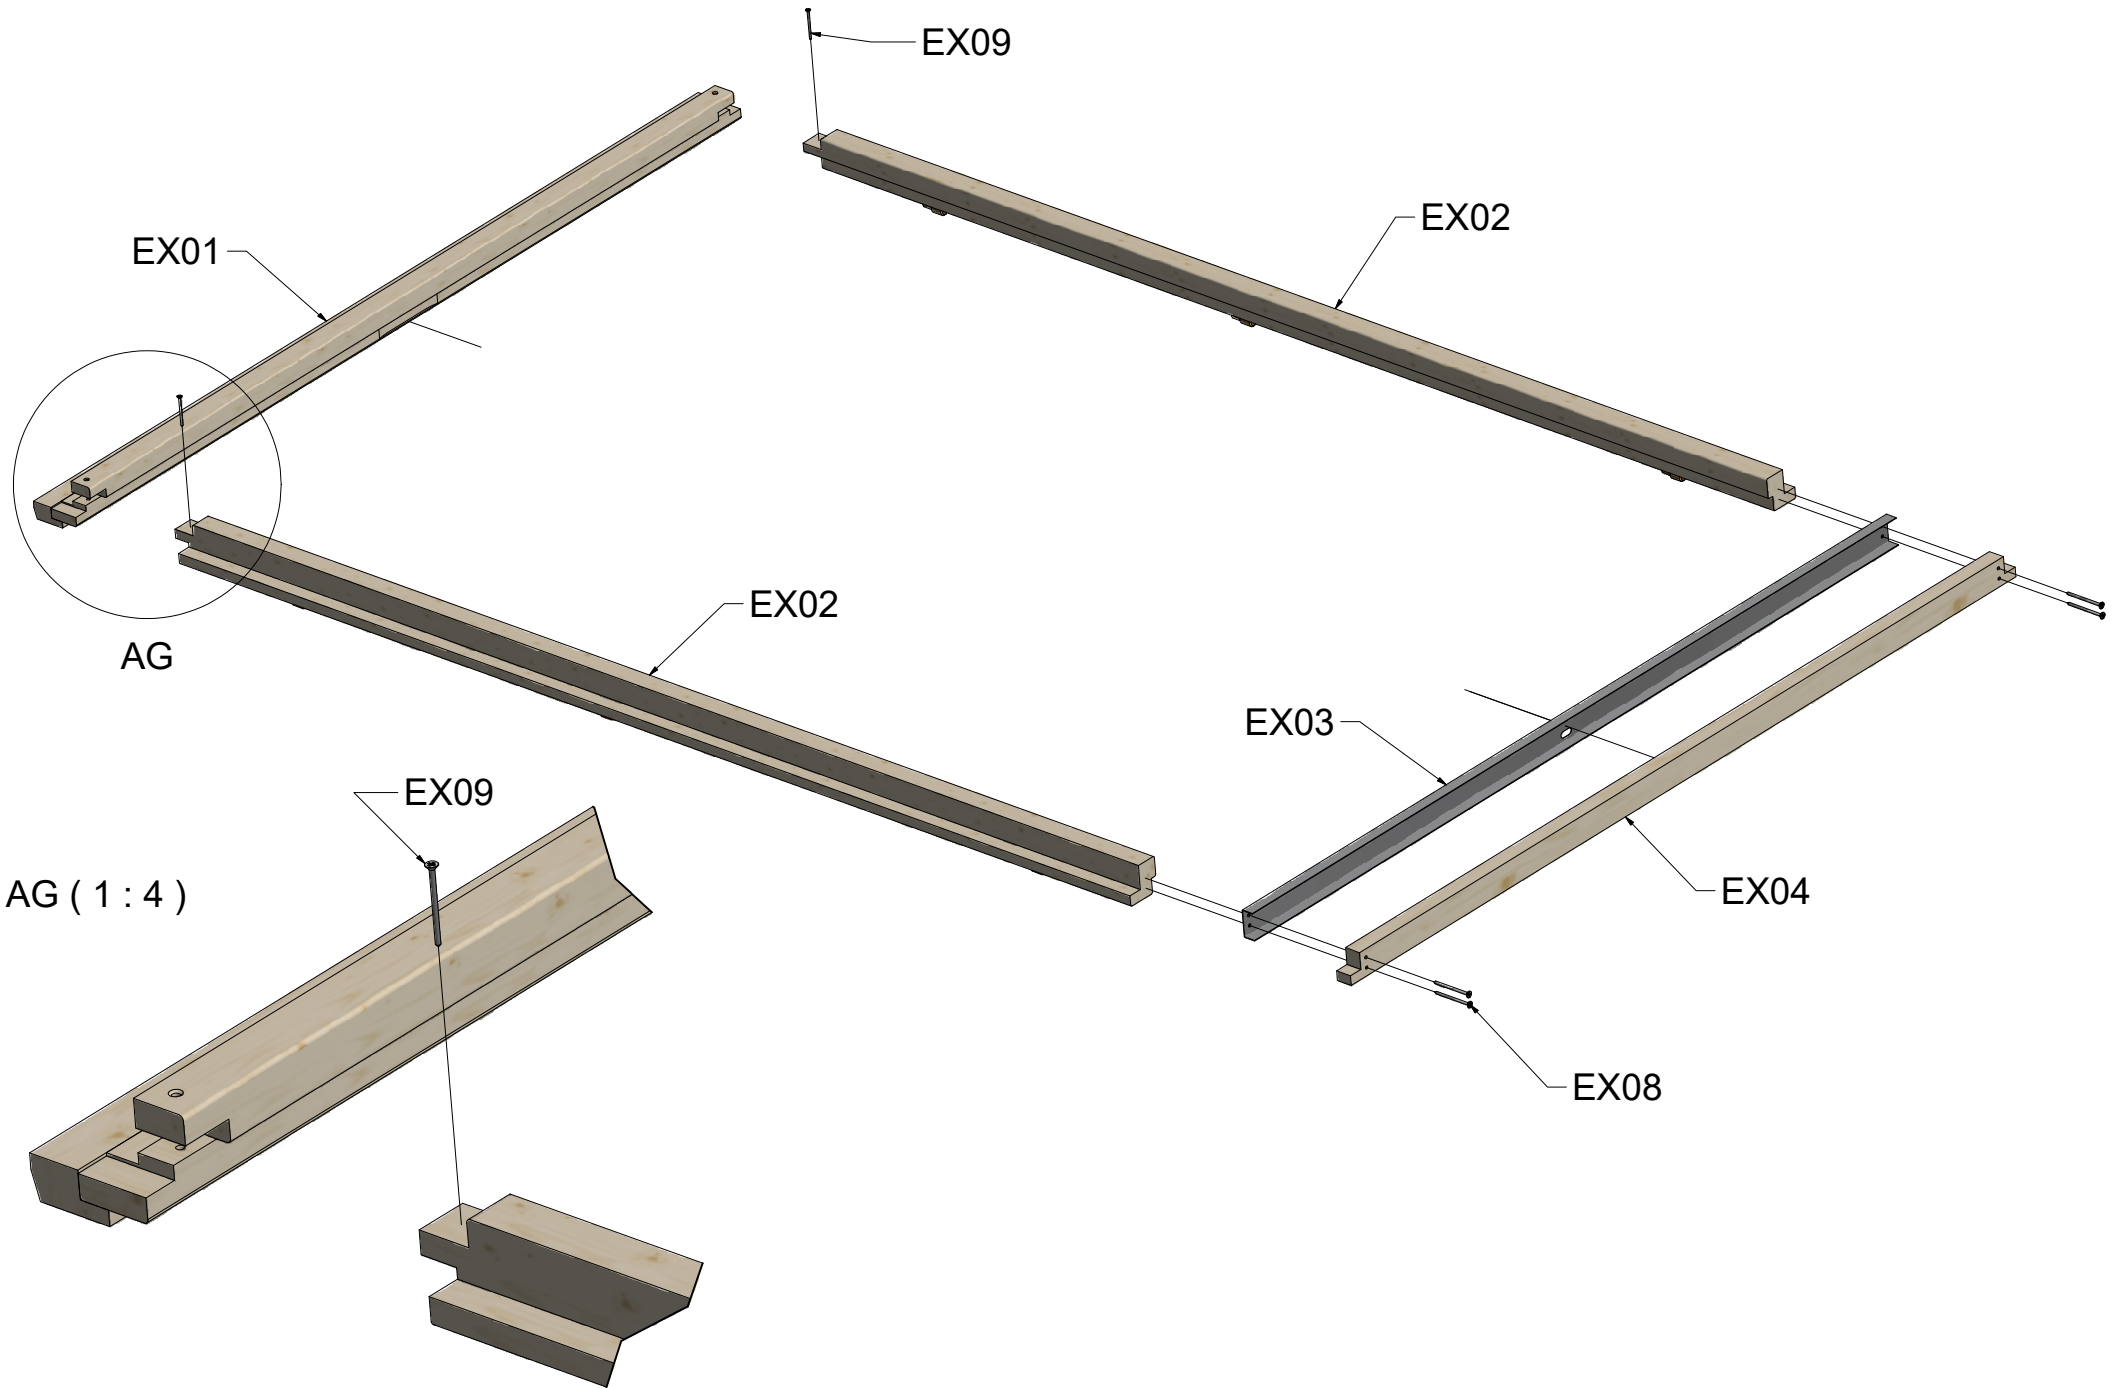

Double Door Frame 28mm

Double Door Frame 28mm

Double Door Frame 28mm

Specification Double Door Frame 28mm			
Nr	Description	Profile	Amount
EX01			1
EX02			1+1
EX03			1
EX04			1
EX05			1
EX06			2
EX07			1
EX08	Screws 5,0 x 70 		4
EX09	Screws 4,0 x 50 		2
EX10	Screws 4,0 x 40 		12
EX11	Screws 3,0 x 30 		2