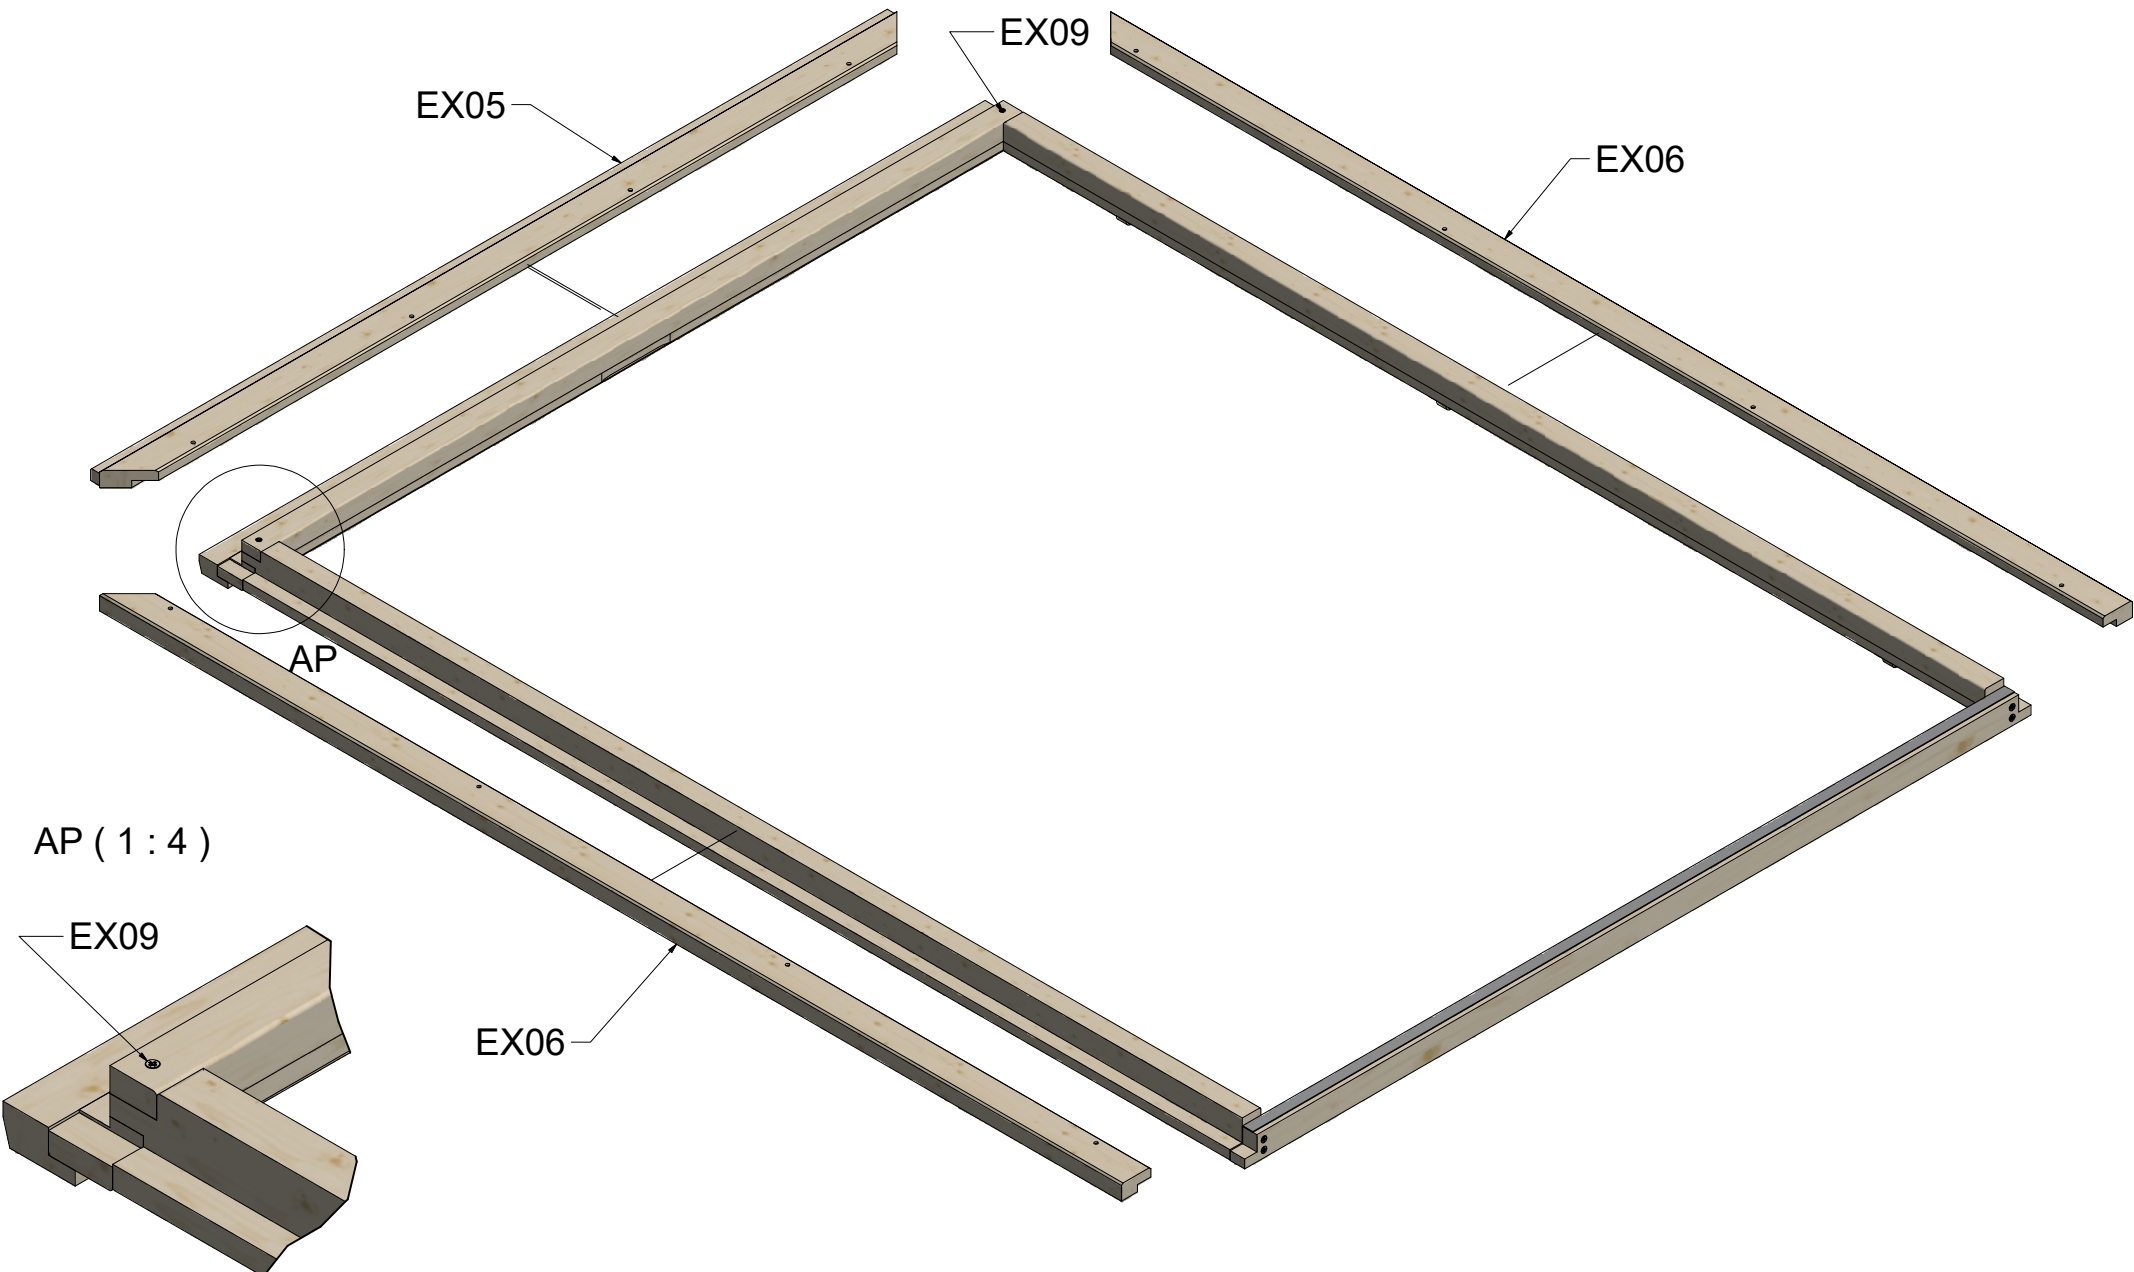

Double Door Frame 28mm

Double Door Frame 28mm

Double Door Frame 28mm

Specification Double Door Frame 28mm			
Nr	Description	Profile	Amount
EX01			1
EX02			1+1
EX03			1
EX04			1
EX05			1
EX06			2
EX07			1
EX08	Screws 5,0 x 70 		4
EX09	Screws 4,0 x 50 		2
EX10	Screws 4,0 x 40 		12
EX11	Screws 3,0 x 30 		2