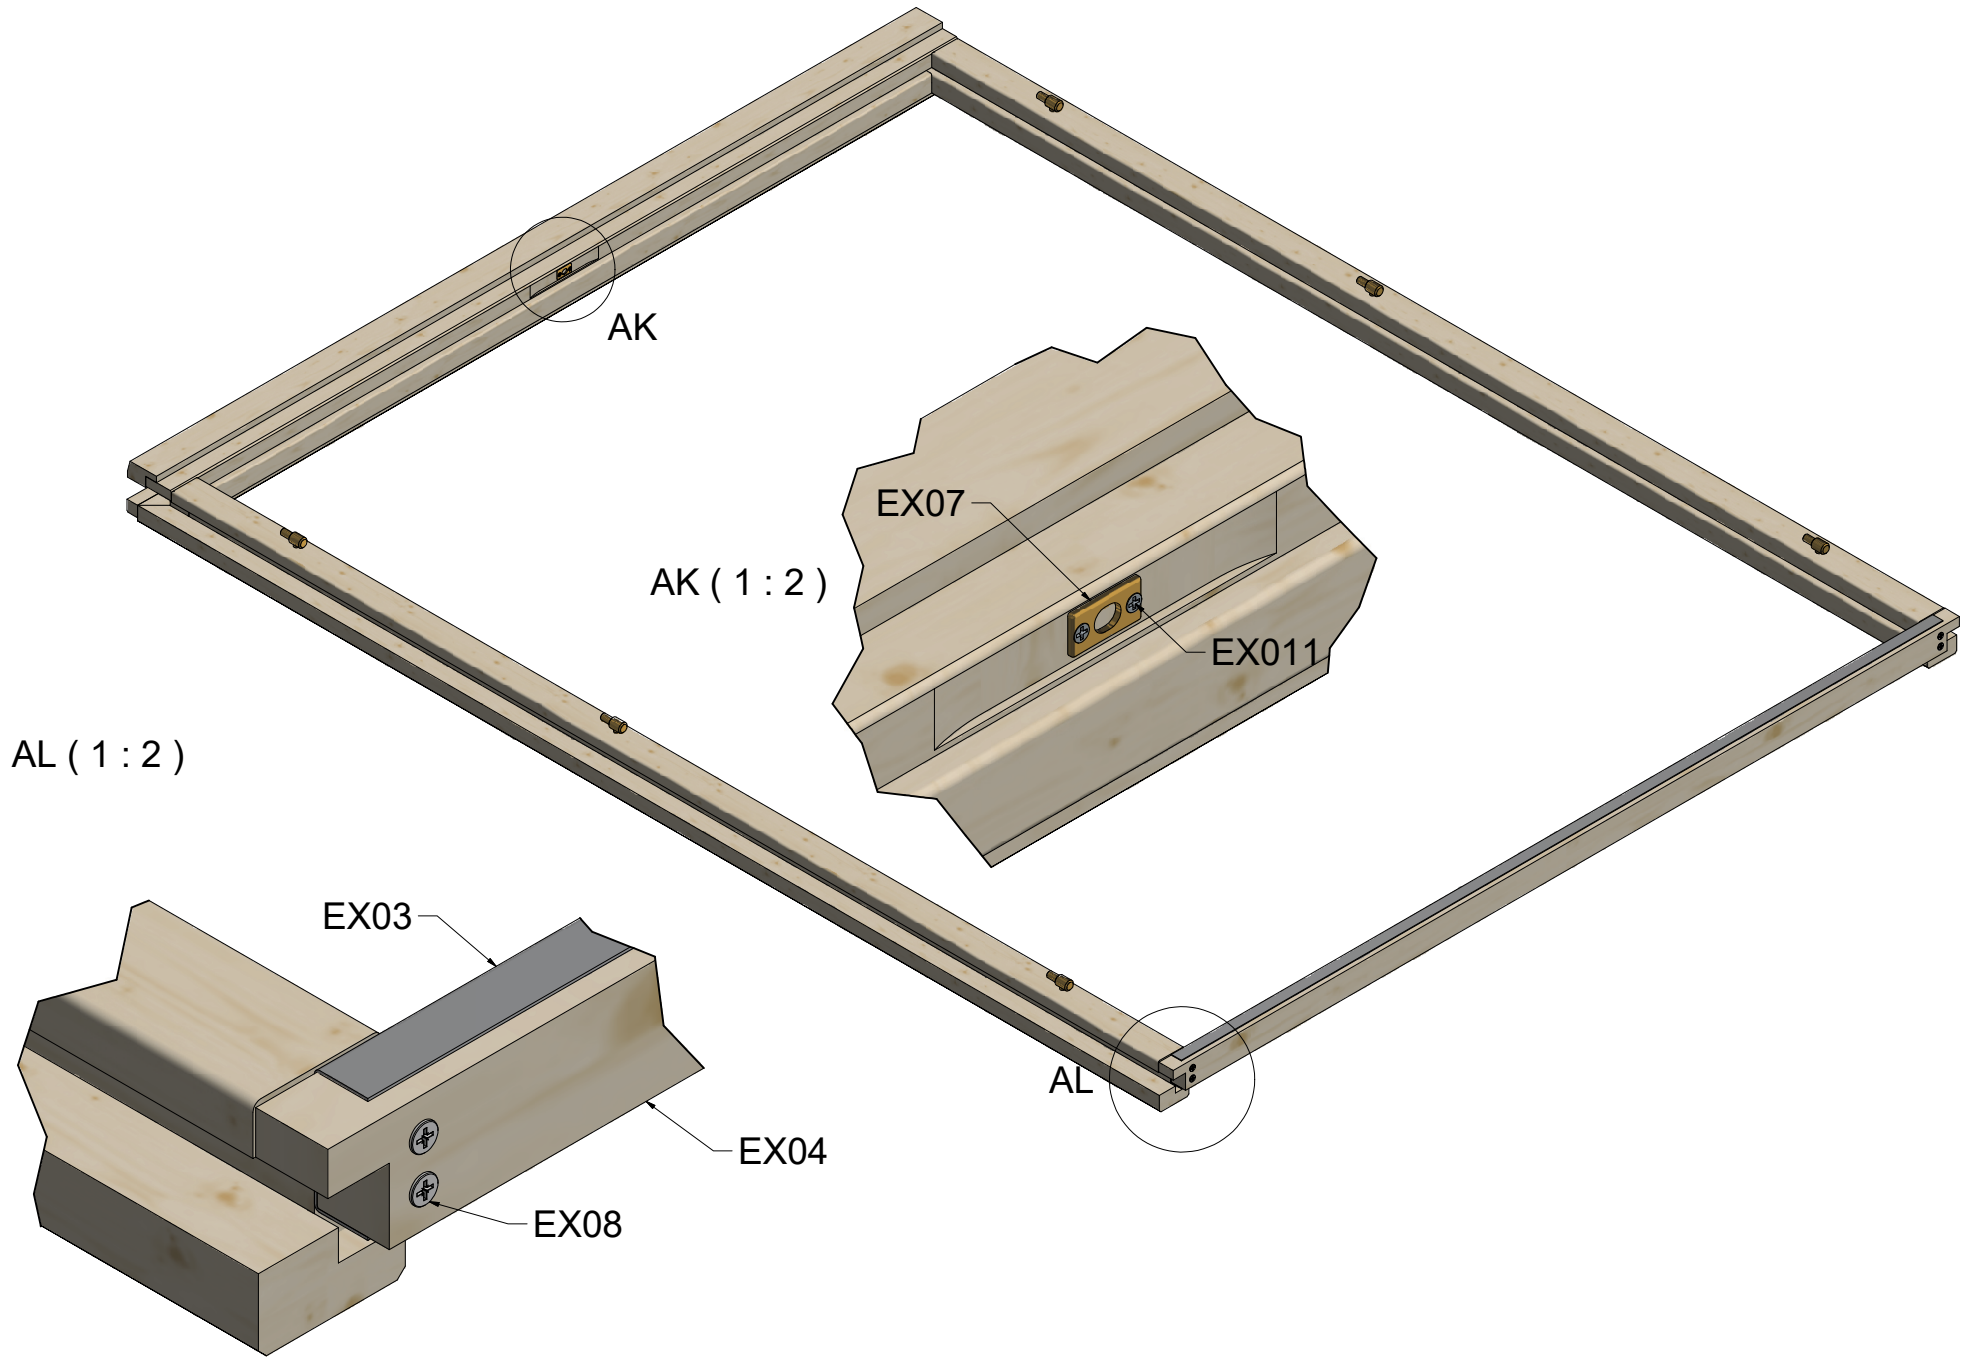

Double Door Frame 28mm

Double Door Frame 28mm

Double Door Frame 28mm

Specification Double Door Frame 28mm			
Nr	Description	Profile	Amount
EX01			1
EX02			1+1
EX03			1
EX04			1
EX05			1
EX06			2
EX07			1
EX08	Screws 5,0 x 70 		4
EX09	Screws 4,0 x 50 		2
EX10	Screws 4,0 x 40 		12
EX11	Screws 3,0 x 30 		2