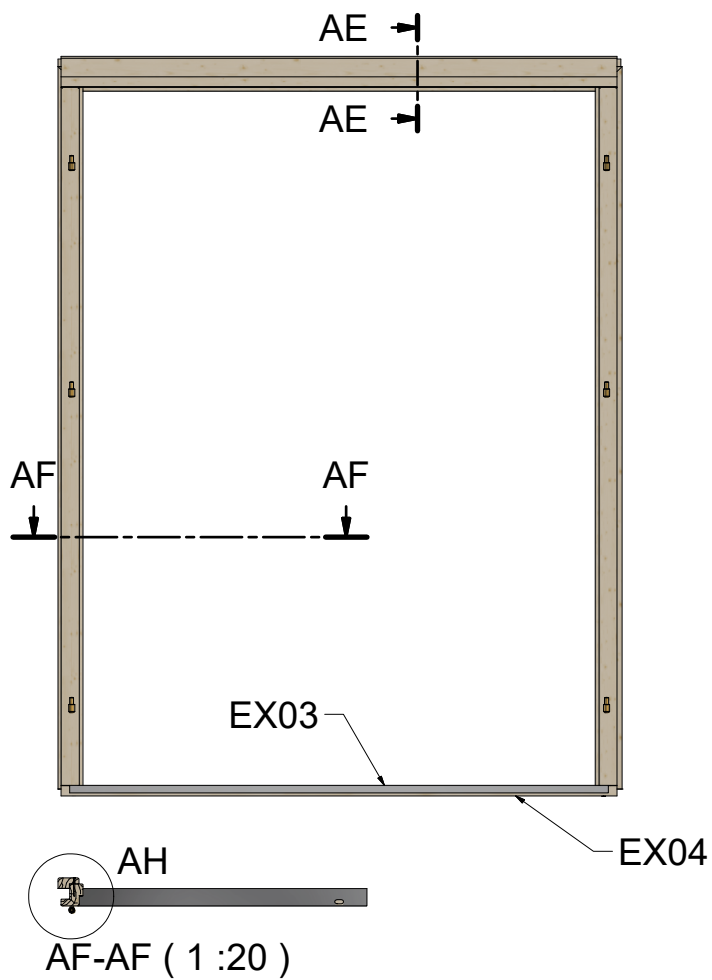

Double Door Frame 28mm

Double Door Frame 28mm

Double Door Frame 28mm

Specification Double Door Frame 28mm			
Nr	Description	Profile	Amount
EX01			1
EX02			1+1
EX03			1
EX04			1
EX05			1
EX06			2
EX07			1
EX08	Screws 5,0 x 70 		4
EX09	Screws 4,0 x 50 		2
EX10	Screws 4,0 x 40 		12
EX11	Screws 3,0 x 30 		2