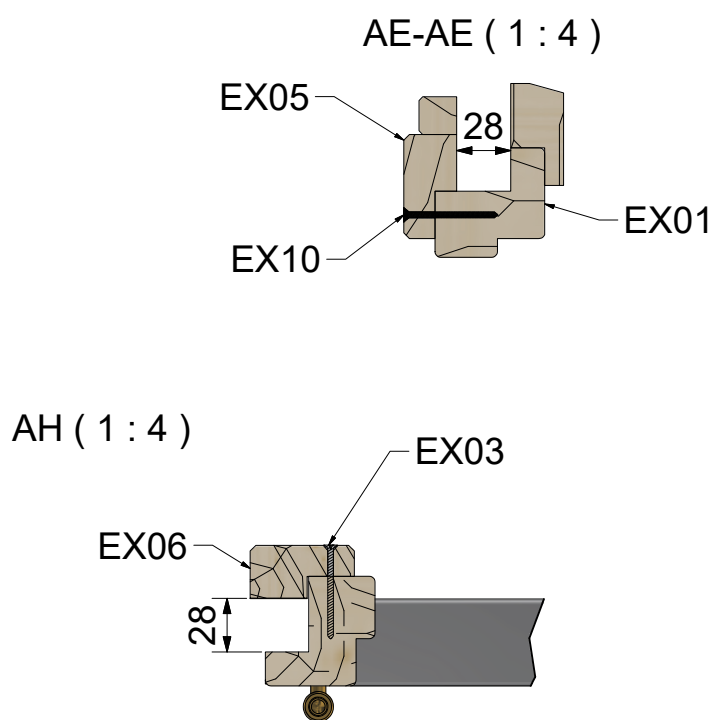

Double Door Frame 28mm

Double Door Frame 28mm

Double Door Frame 28mm

Specification Double Door Frame 28mm			
Nr	Description	Profile	Amount
EX01			1
EX02			1+1
EX03			1
EX04			1
EX05			1
EX06			2
EX07			1
EX08	Screws 5,0 x 70 		4
EX09	Screws 4,0 x 50 		2
EX10	Screws 4,0 x 40 		12
EX11	Screws 3,0 x 30 		2